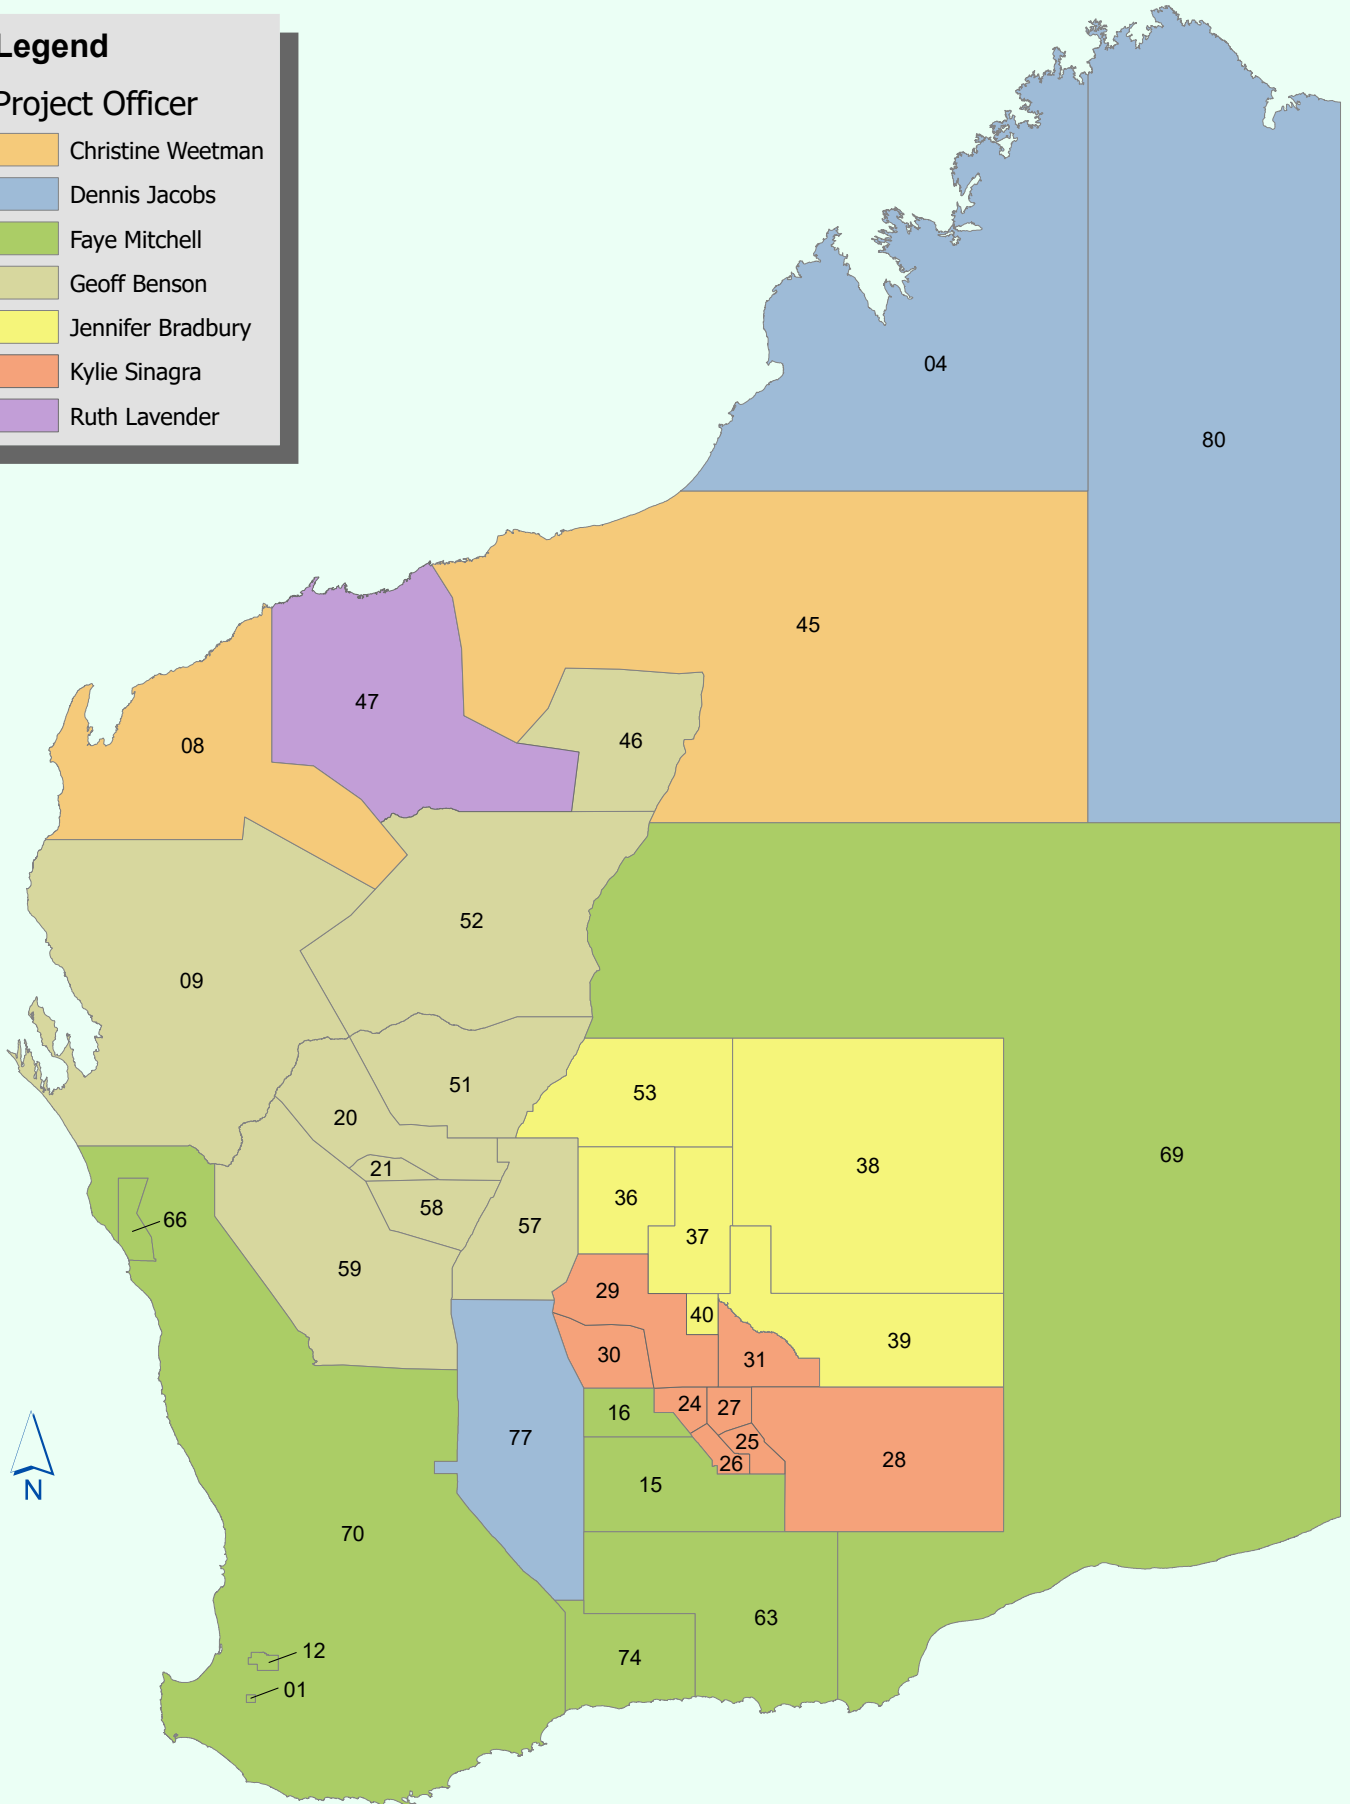

# NATIVE TITLE PROJECT OFFICER AREAS OF RESPONSIBILITY

## Legend

### Project Officer

- Christine Weetman
- Dennis Jacobs
- Faye Mitchell
- Geoff Benson
- Jennifer Bradbury
- Kylie Sinagra
- Ruth Lavender

**Produced by :**  
Titles Services Unit  
Department of Mines, Industry Resources and Safety  
November 2022