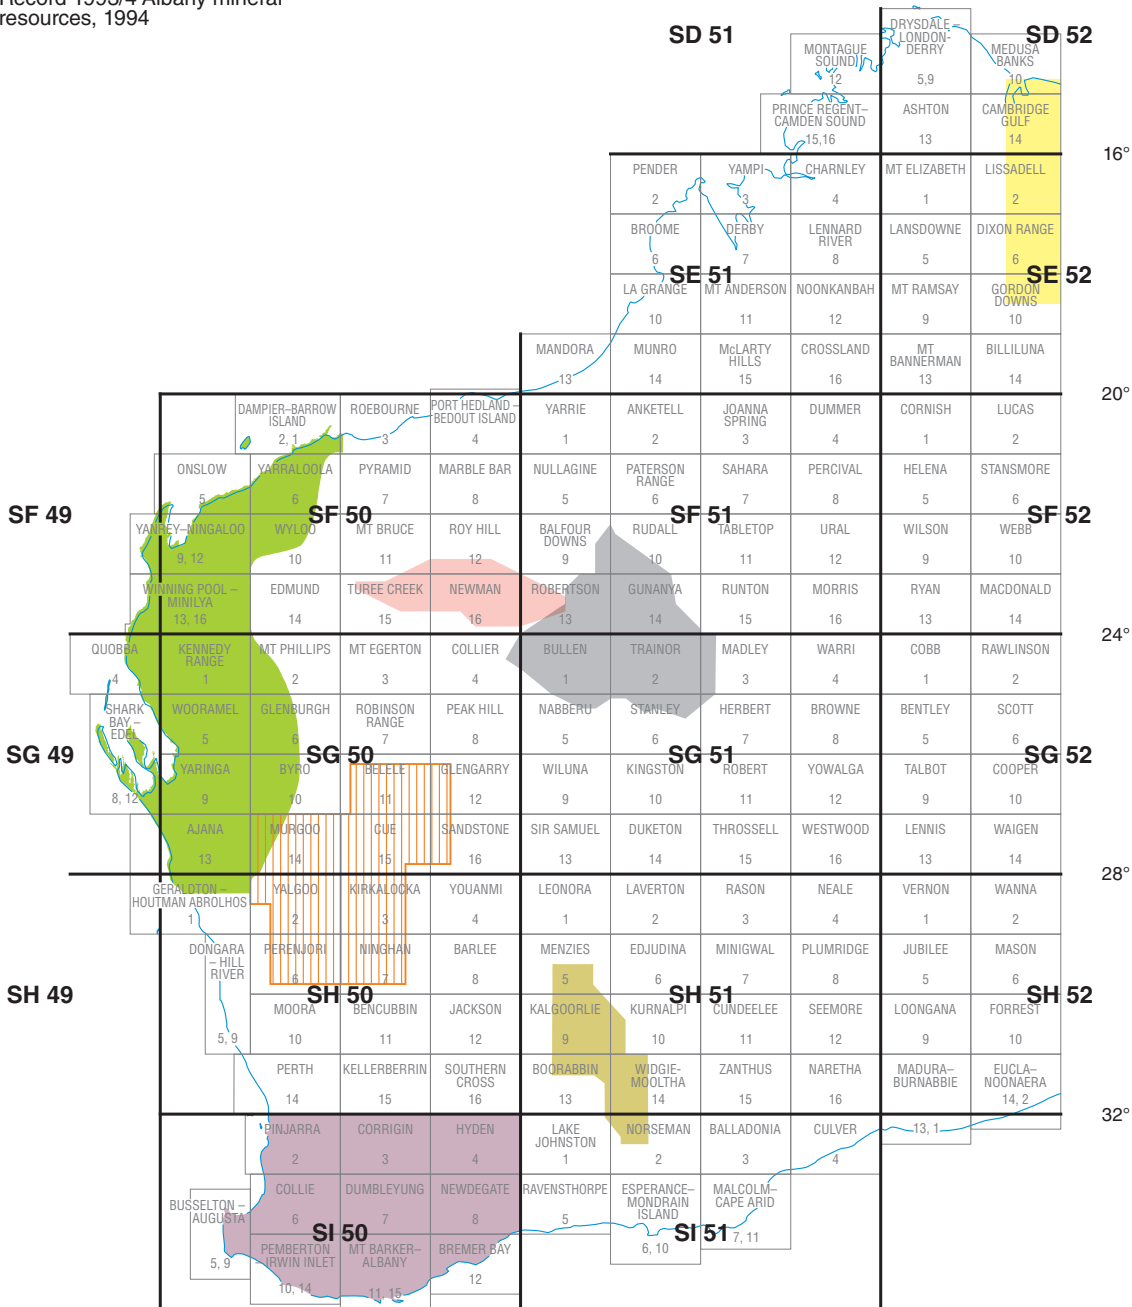

NON-SERIES MAPS 1987–1994 (SHEET 6 OF 7)

- Bulletin 133 Carnarvon Basin, 1987
- Bulletin 134 Bonaparte and Ord Basins, 1988
- Bulletin 137 Murchison Province, 1990
- Bulletin 138 Sylvania Inlier and SE Hamersley Basin, 1991
- Bulletin 141 Savory Basin, 1992
- Report 48 Kalgoorlie Terrane, 1990
- Record 1993/4 Albany mineral resources, 1994

250 km